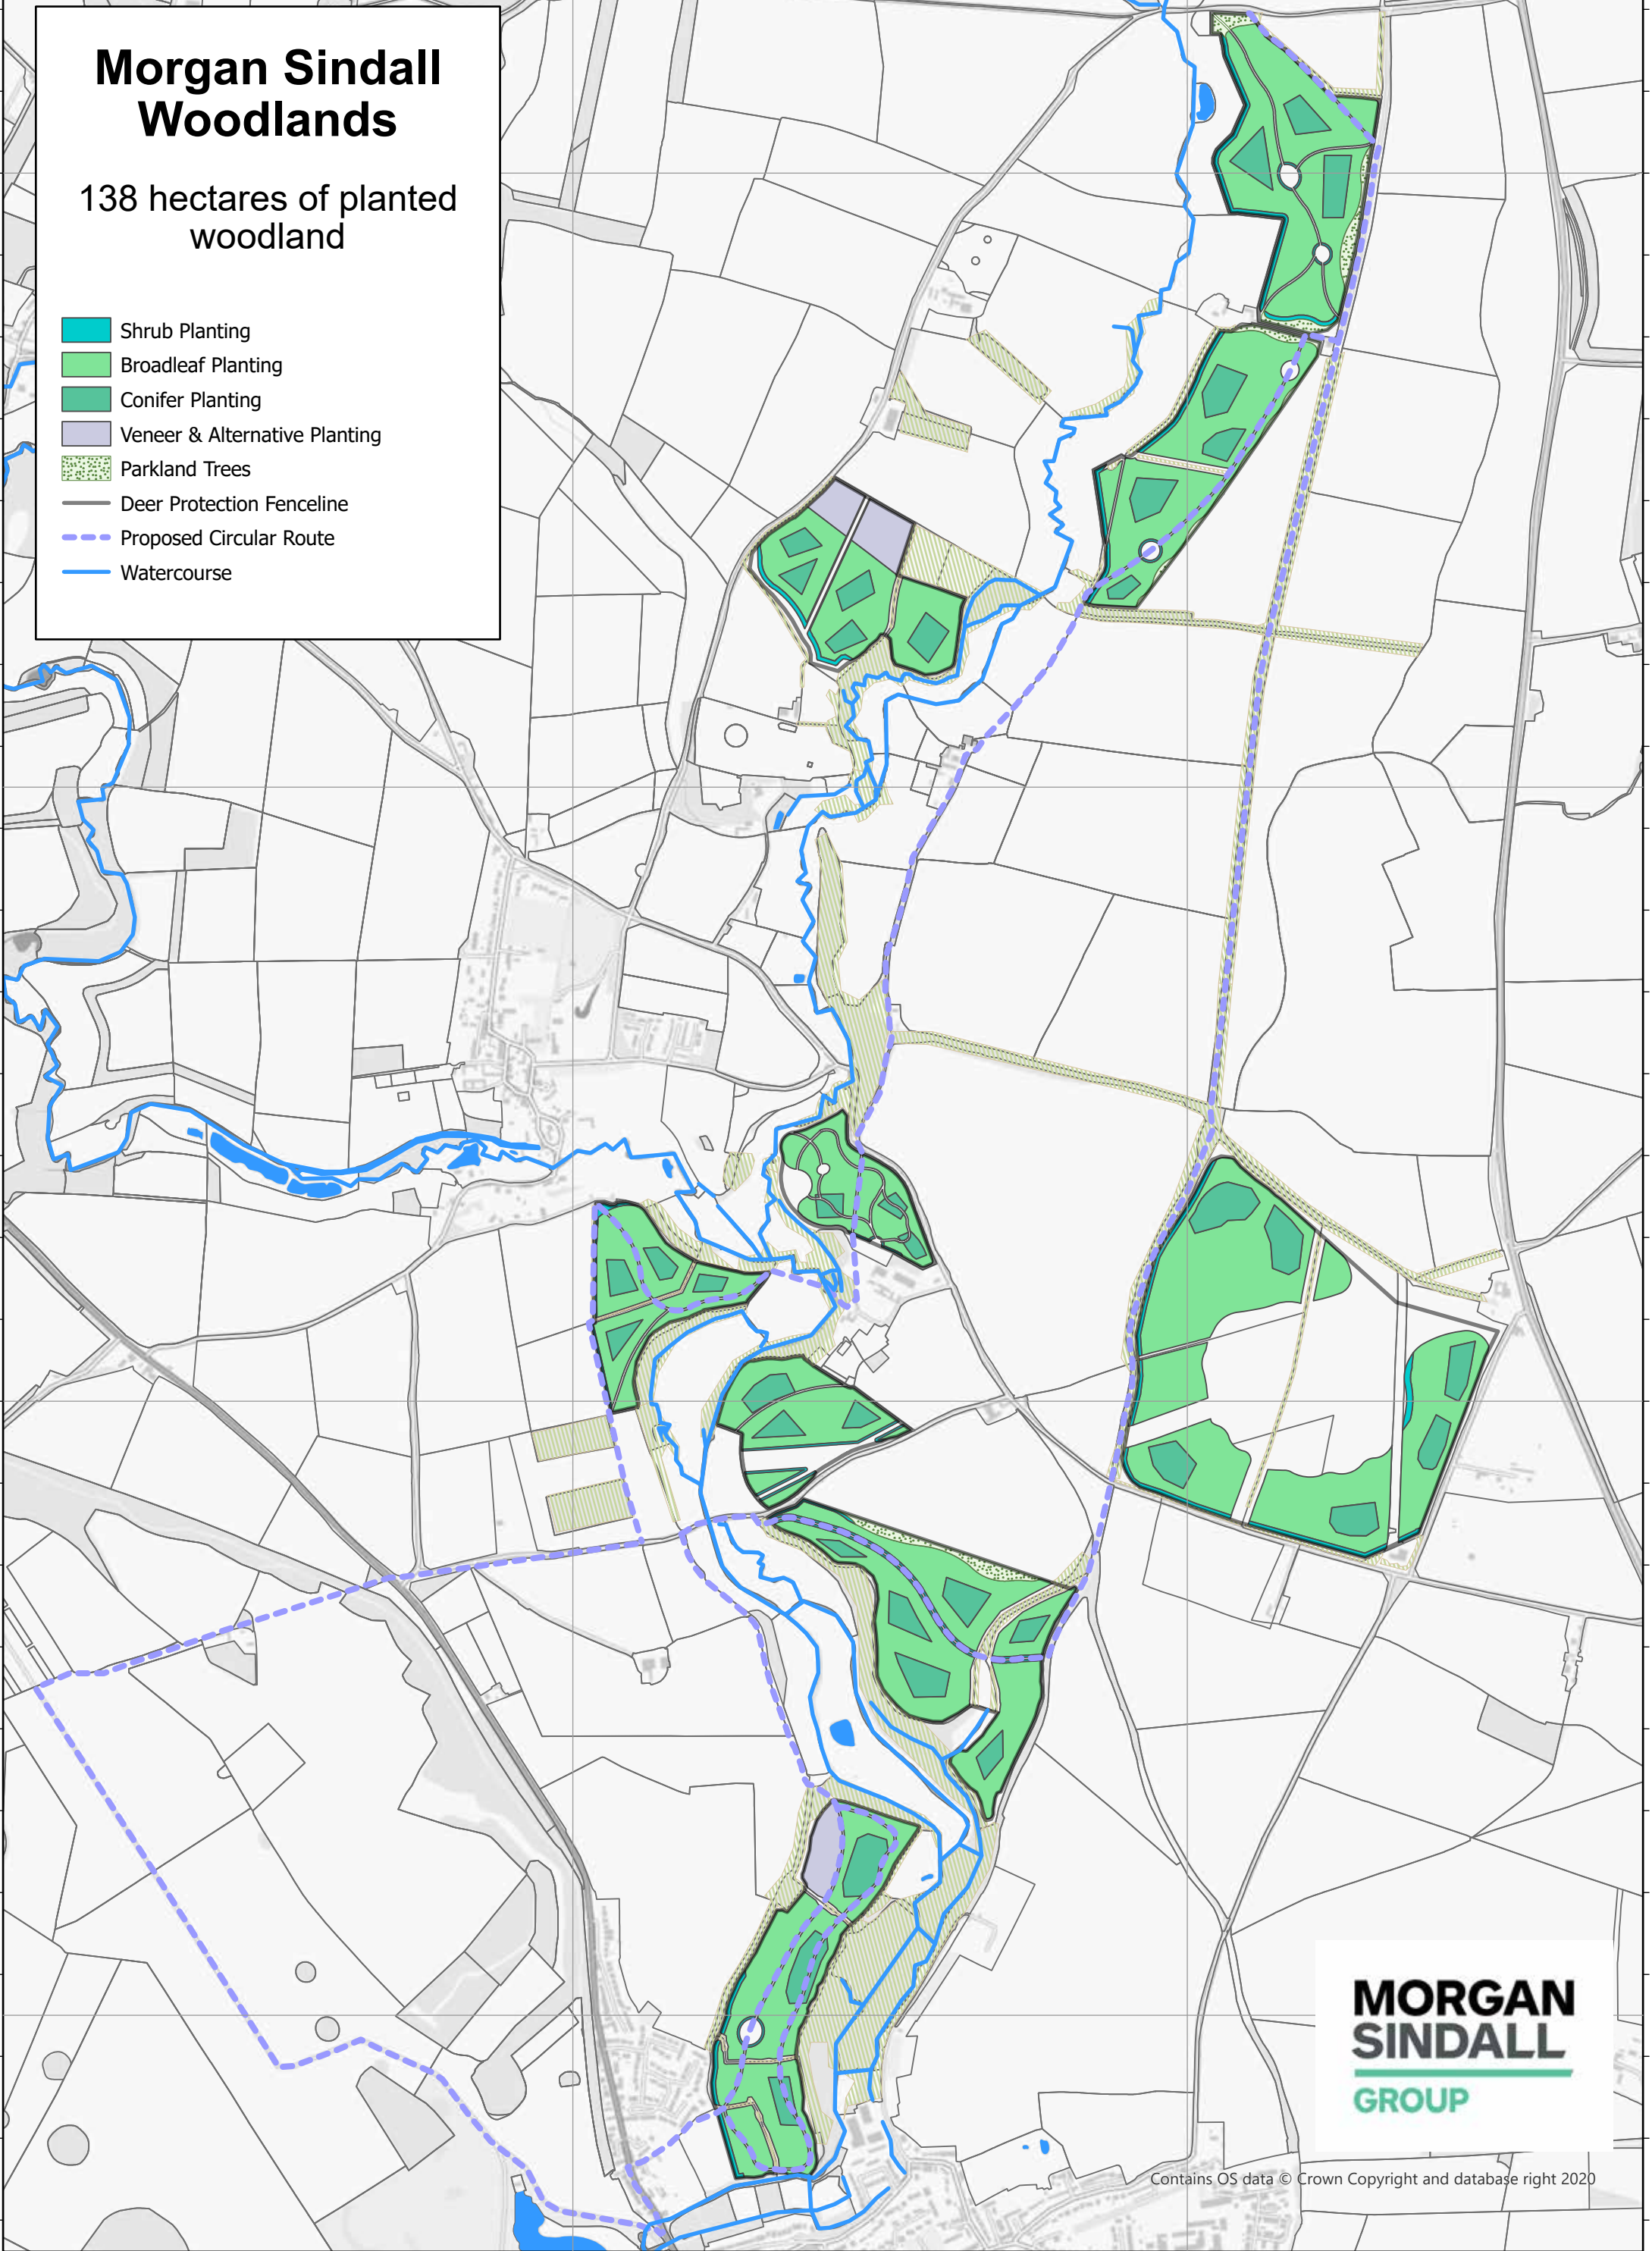

# Morgan Sindall Woodlands

138 hectares of planted woodland

- Shrub Planting
- Broadleaf Planting
- Conifer Planting
- Veneer & Alternative Planting
- Parkland Trees
- Deer Protection Fenceline
- Proposed Circular Route
- Watercourse

**MORGAN  
SINDALL**  
GROUP

Contains OS data © Crown Copyright and database right 2020

Map reference:  
Grid reference:

Crown Copyright & Database Rights.  
Ordnance Survey 2020

User: jess.bradley  
Date: 20/04/2021 16:49  
Scale: 1:14,000